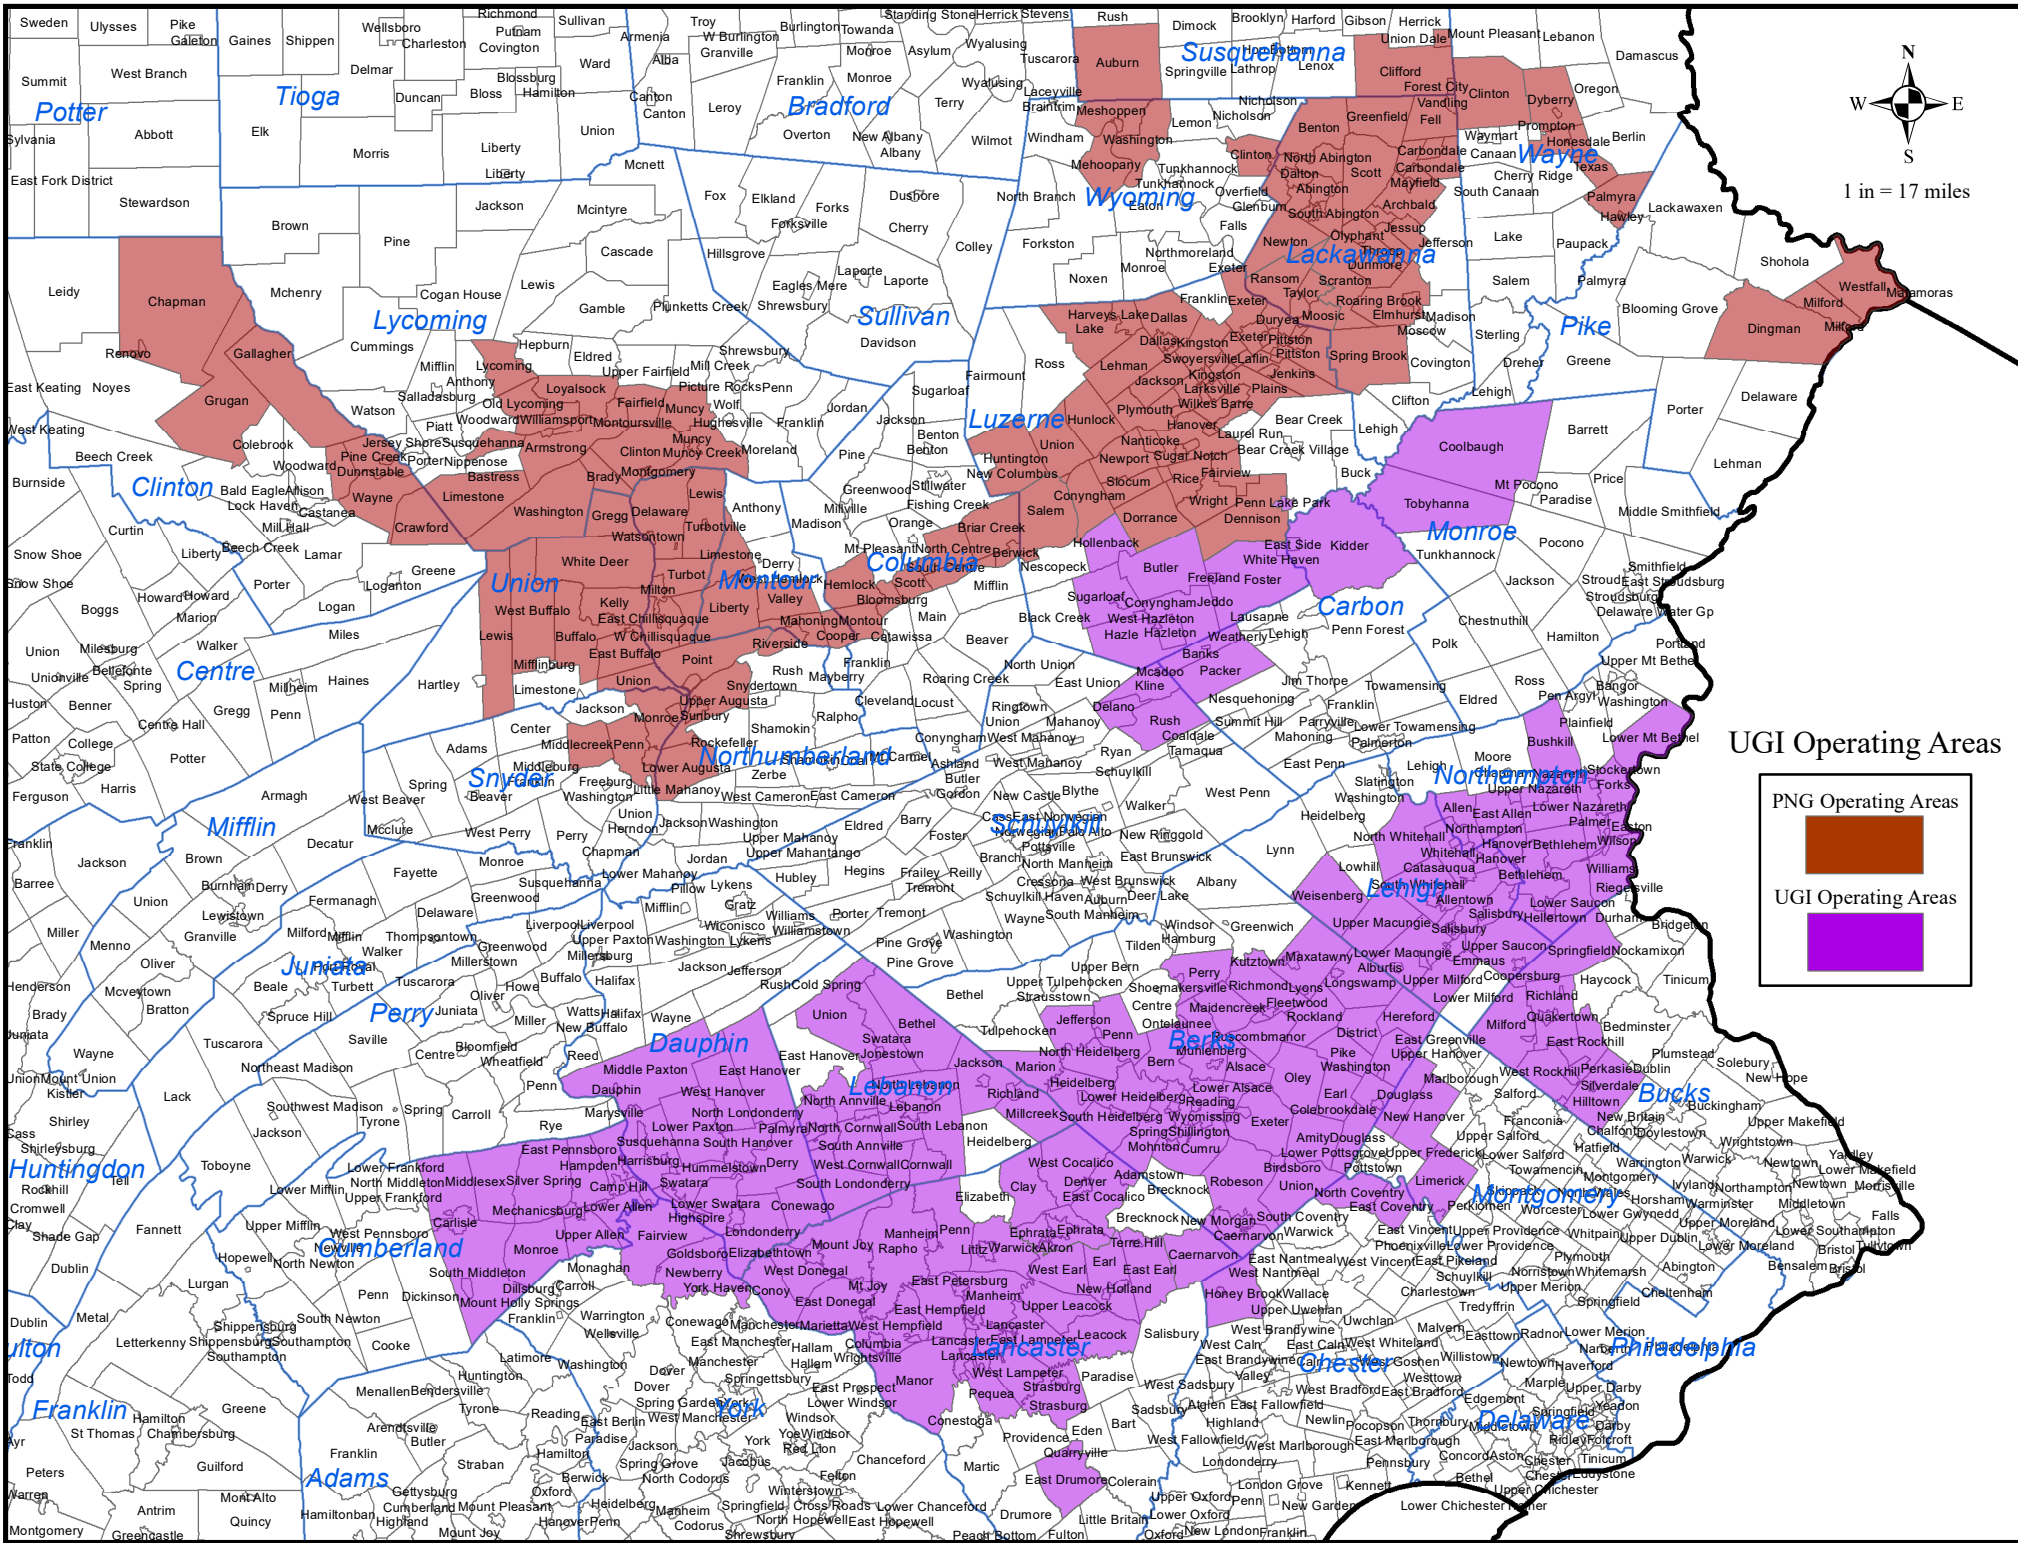

## VERIFY YOUR ELIGIBILITY BY ZIP CODE

The following zip codes are located in the UGI Gas and UGI-PNG territories and are eligible for the UGI Save Smart Rebate Program.

\* Please note that the zip codes **17721, 17740, 17745, 17779, 17801, 17821, 17837, 17847, 17850, 17851, 18463, 18630, 18640, 18642,** and **18644** overlap with CPG territories. CPG customers are not eligible for these rebates, at this time. To verify your eligibility or if you have any questions, please contact [savesmart@ugi.com](mailto:savesmart@ugi.com).

See reverse side of the page for expanded map view of the eligible territories

UGI Operating Areas

	PNG Operating Areas
	UGI Operating Areas